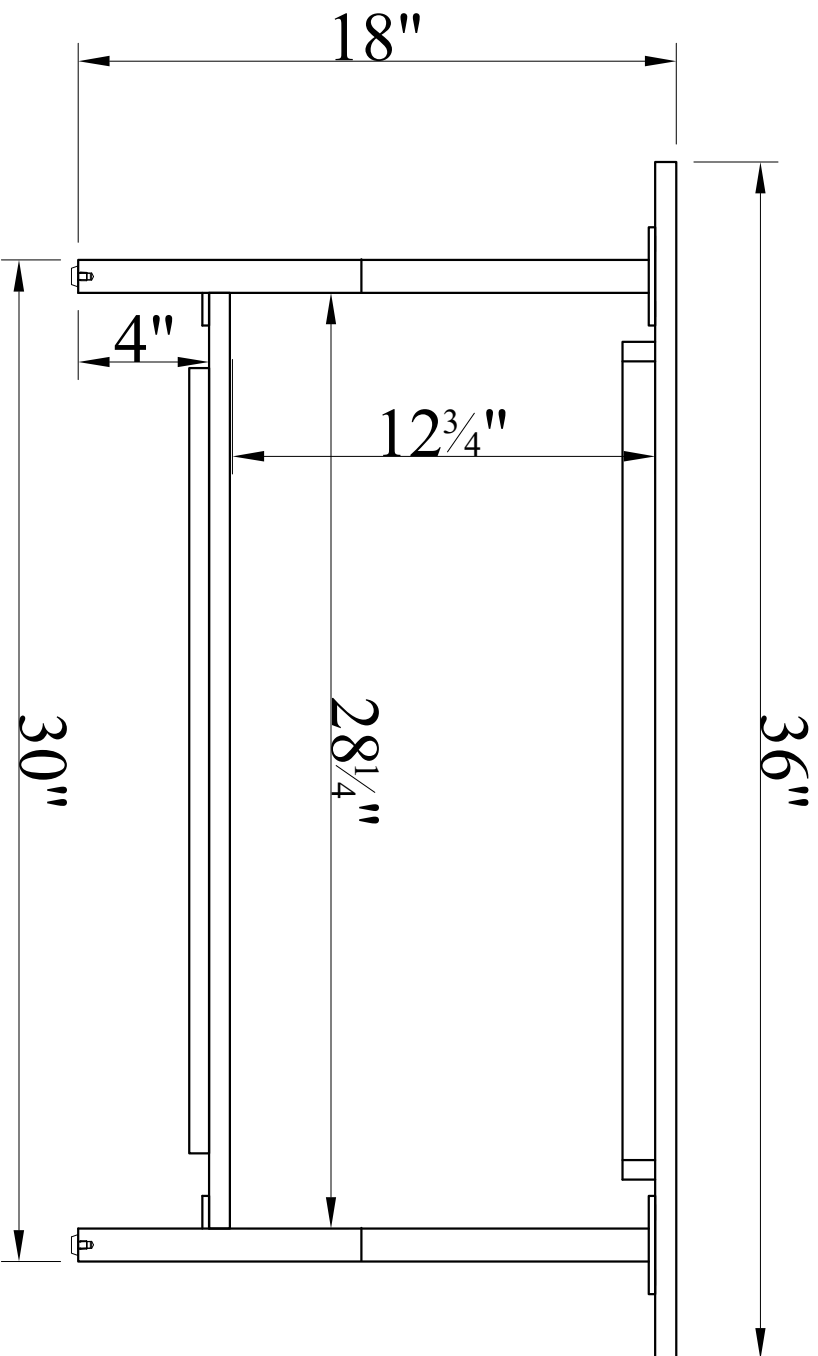

FRONT VIEW

SIDE VIEW

AWCT0320 36" BENCH